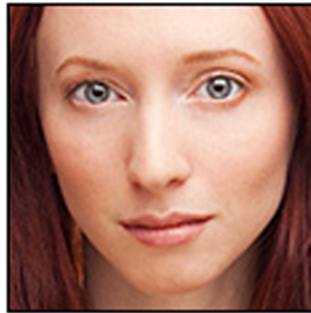

Fitzpatrick scale

skin type:

I

II

III

IV

V

VI

skin tone:

light

fair

medium

olive

brown

dark