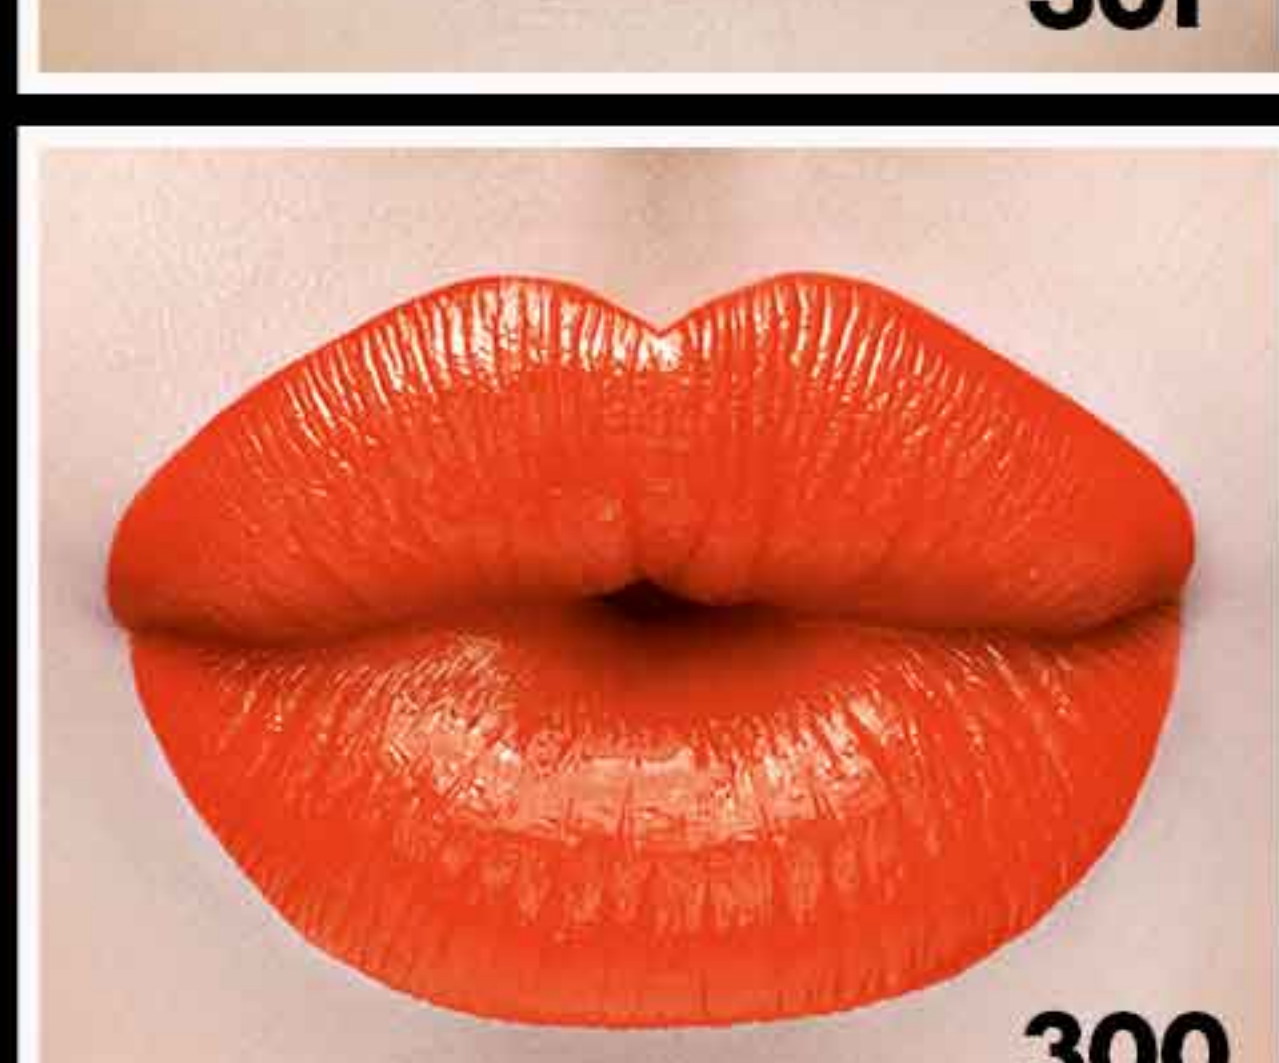

MAKE UP  
FOR EVER

PROFESSIONAL - PARIS

**ARTIST  
ACRYLIP**

BUILD YOUR COLOR INTENSITY & SHINE

**SOFT**  
1 DROP

**INTENSE**  
3 DROPS

AVAILABLE AT SEPHORA