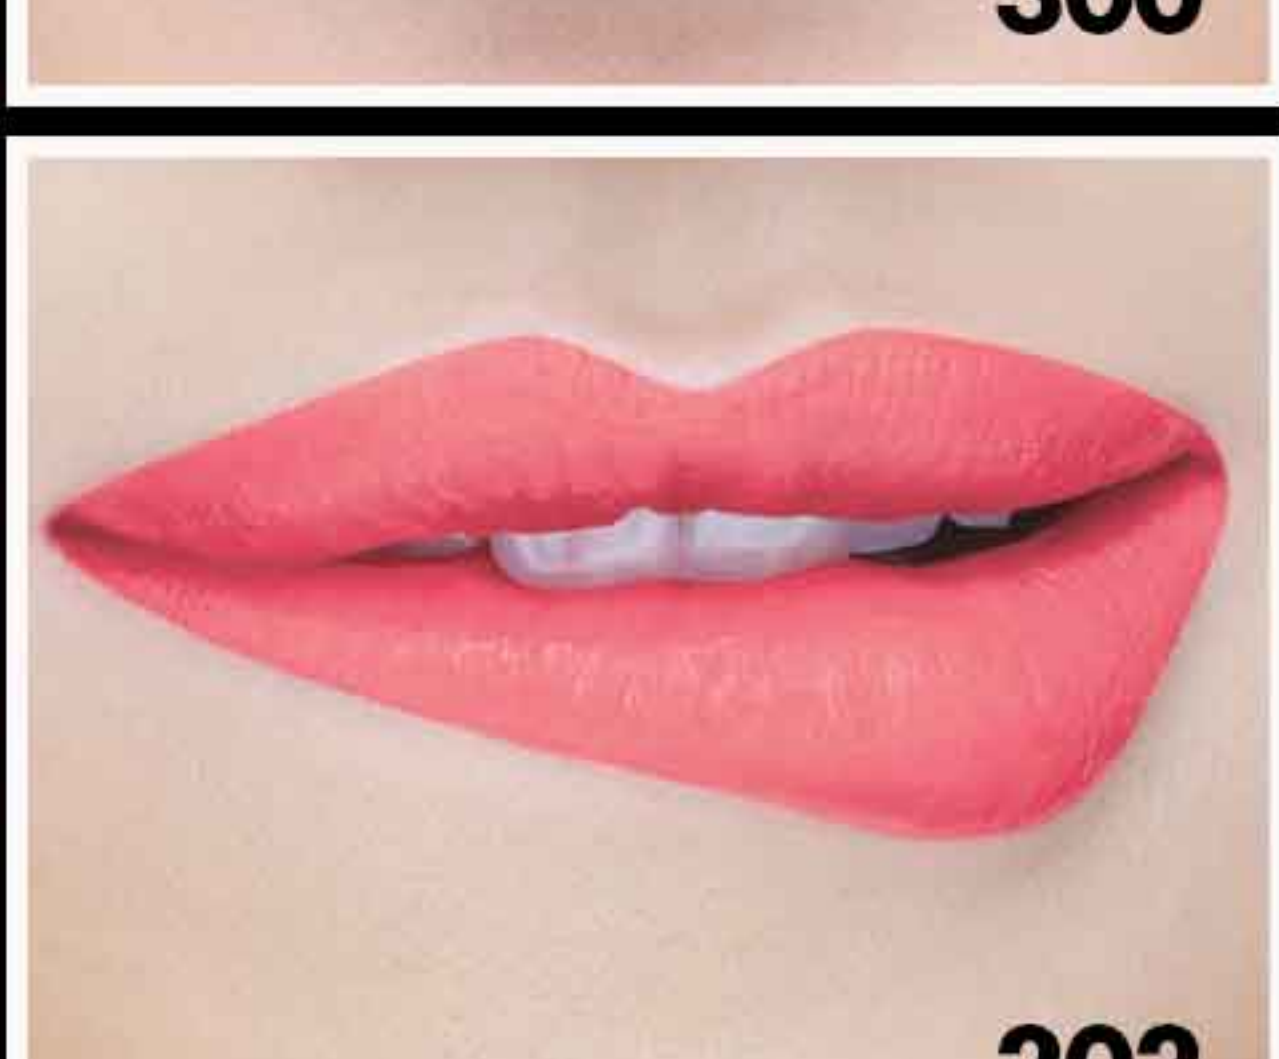

MAKE UP  
FOR EVER

PROFESSIONAL - PARIS

**ARTIST  
ACRYLIP**

BUILD YOUR COLOR INTENSITY & SHINE

**SOFT**  
1 DROP

**INTENSE**  
3 DROPS

AVAILABLE AT SEPHORA