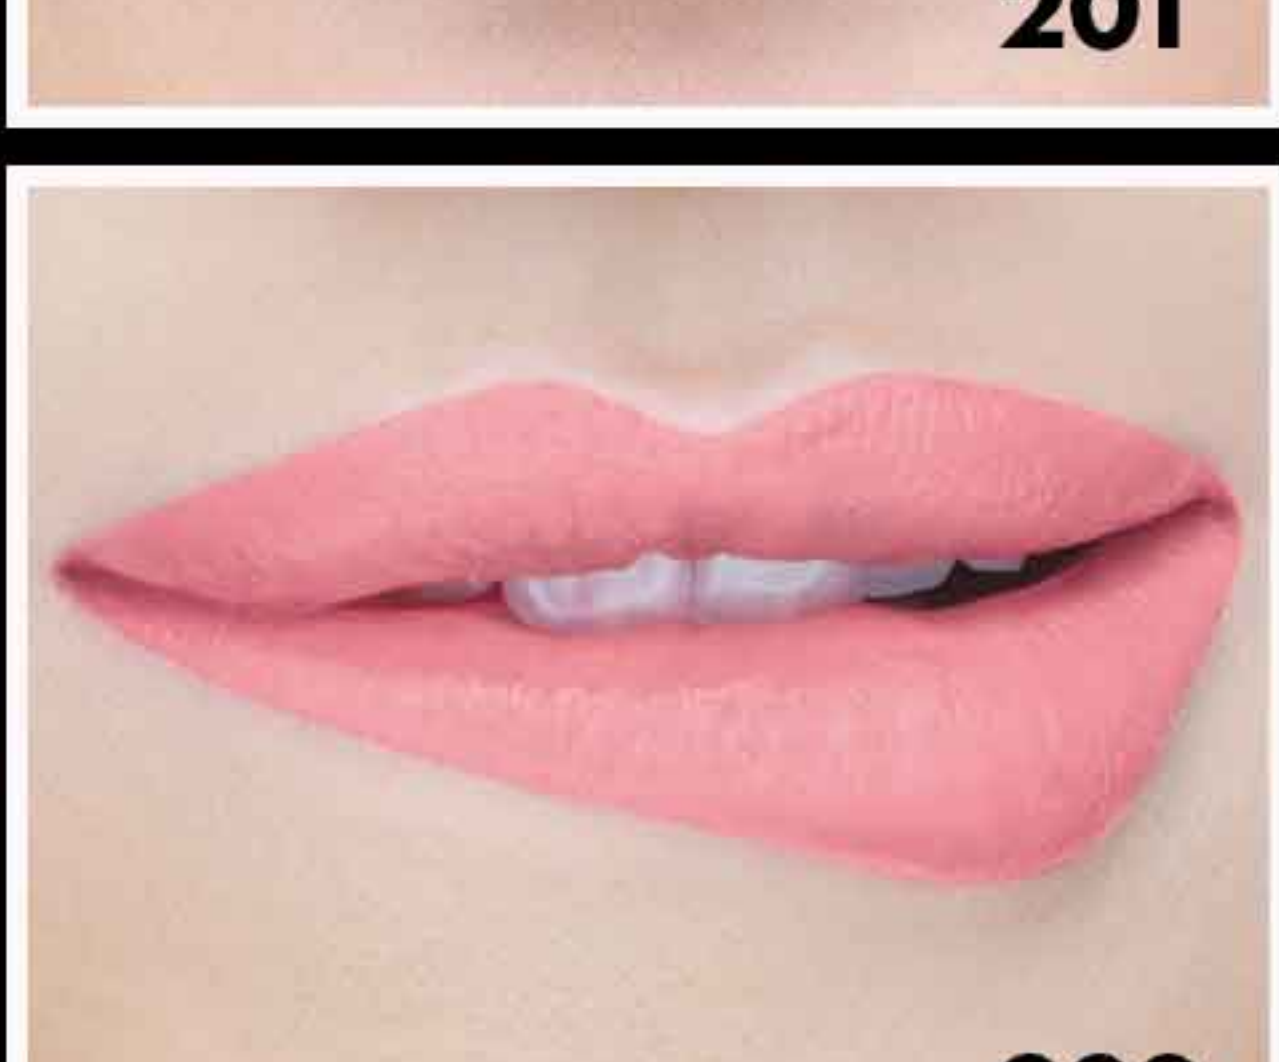

MAKE UP  
FOR EVER

PROFESSIONAL - PARIS

**ARTIST  
ACRYLIP**

BUILD YOUR COLOR INTENSITY & SHINE

**SOFT**  
1 DROP

**INTENSE**  
3 DROPS

AVAILABLE AT SEPHORA