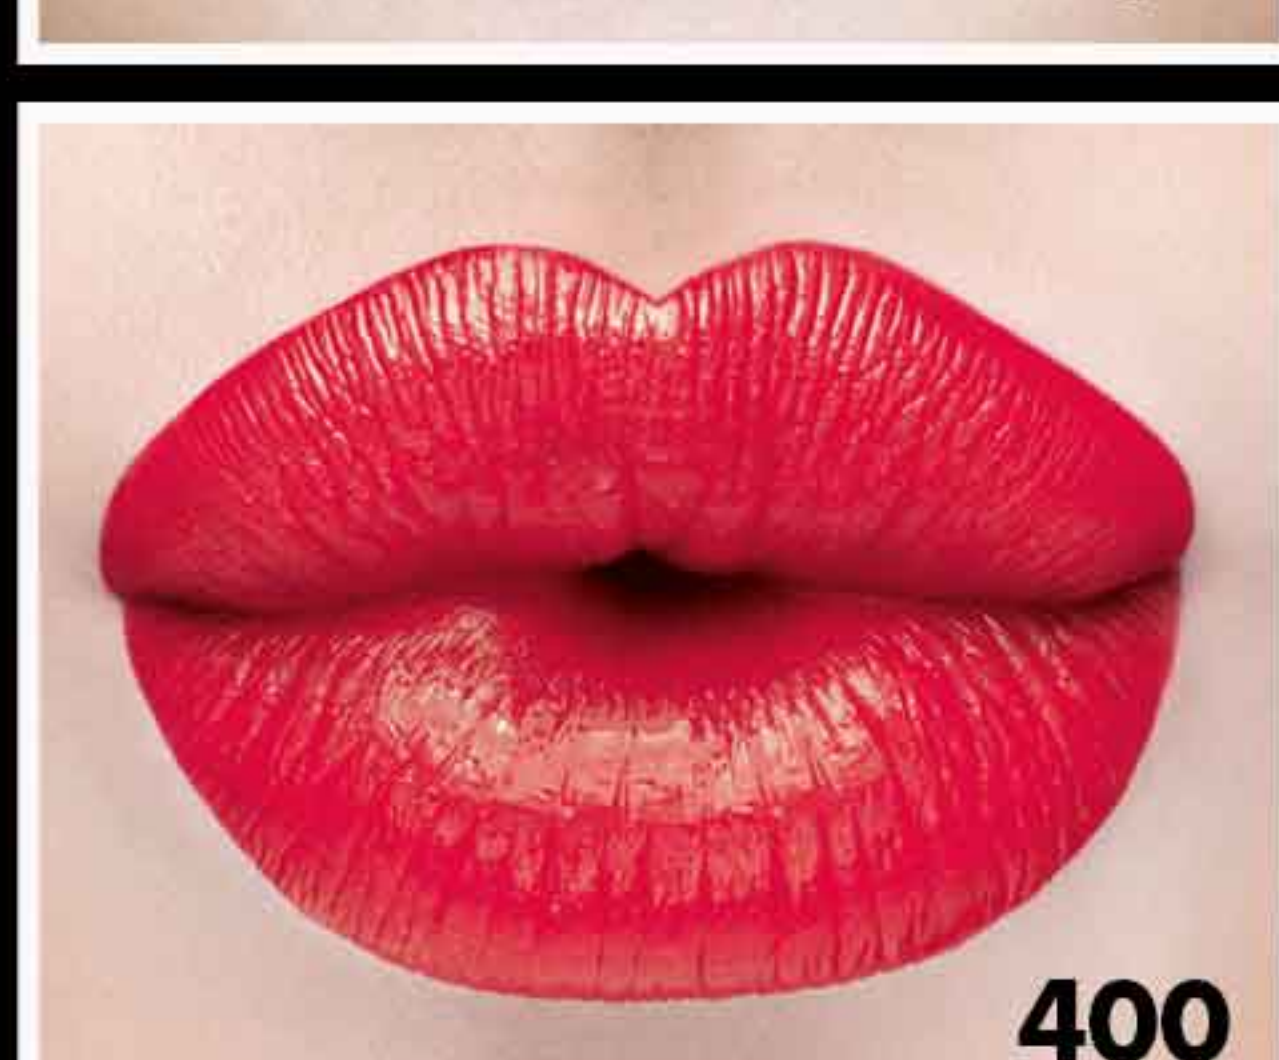

MAKE UP  
FOR EVER

PROFESSIONAL - PARIS

**ARTIST  
ACRYLIP**

BUILD YOUR COLOR INTENSITY & SHINE

**SOFT**  
1 DROP

**INTENSE**  
3 DROPS

AVAILABLE AT SEPHORA