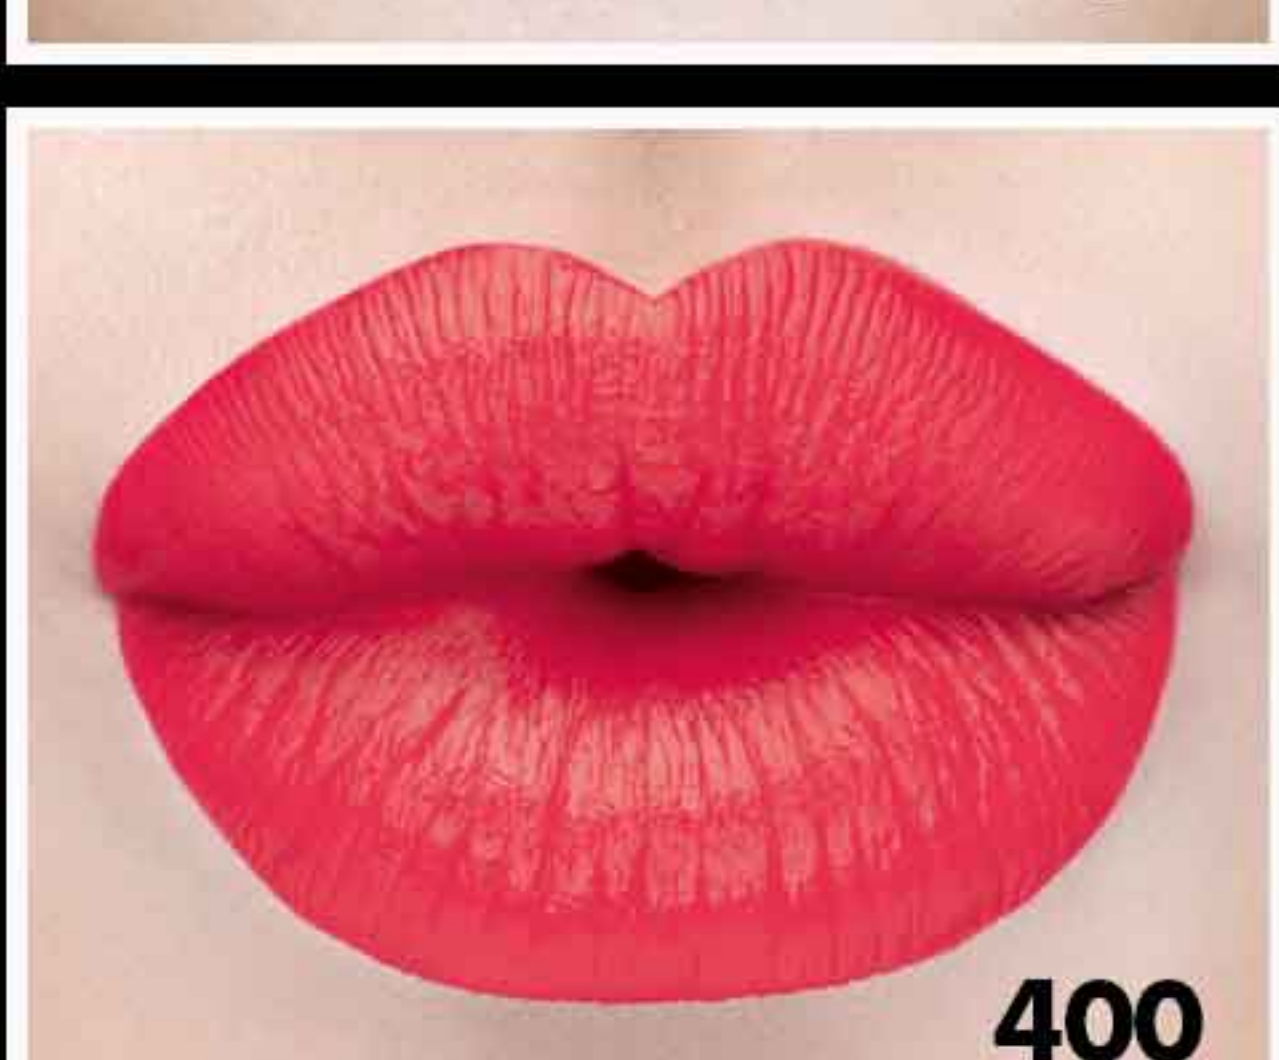

MAKE UP  
FOR EVER

PROFESSIONAL - PARIS

**ARTIST  
ACRYLIP**

BUILD YOUR COLOR INTENSITY & SHINE

**SOFT**  
1 DROP

**INTENSE**  
3 DROPS

AVAILABLE AT SEPHORA