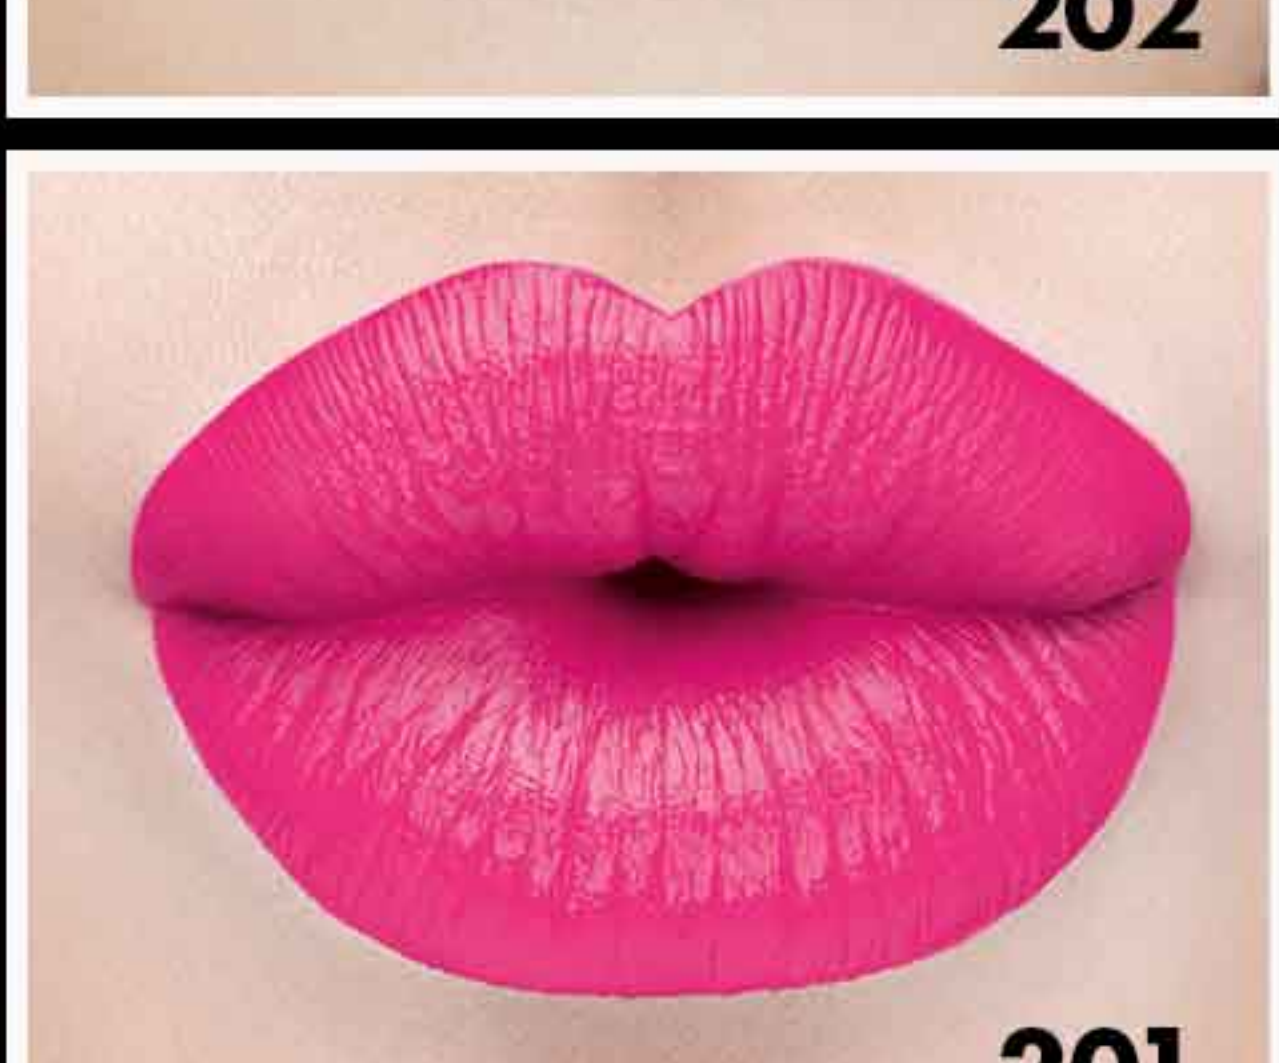

MAKE UP  
FOR EVER

PROFESSIONAL - PARIS

**ARTIST  
ACRYLIP**

BUILD YOUR COLOR INTENSITY & SHINE

**SOFT**  
1 DROP

**INTENSE**  
3 DROPS

AVAILABLE AT SEPHORA