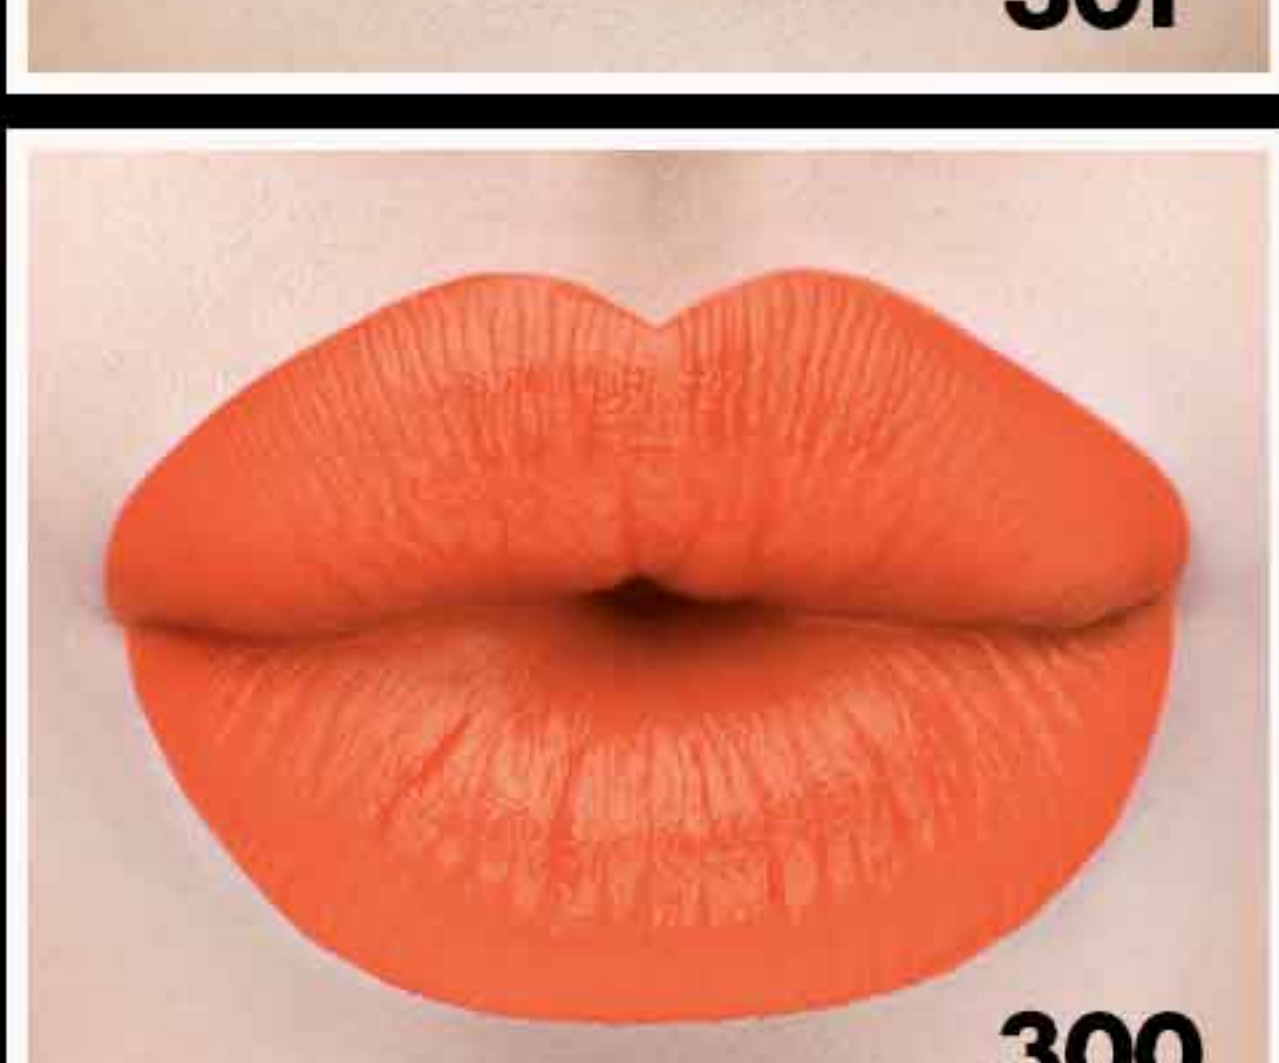

MAKE UP  
FOR EVER

PROFESSIONAL - PARIS

**ARTIST  
ACRYLIP**

BUILD YOUR COLOR INTENSITY & SHINE

**SOFT**  
1 DROP

**INTENSE**  
3 DROPS

AVAILABLE AT SEPHORA