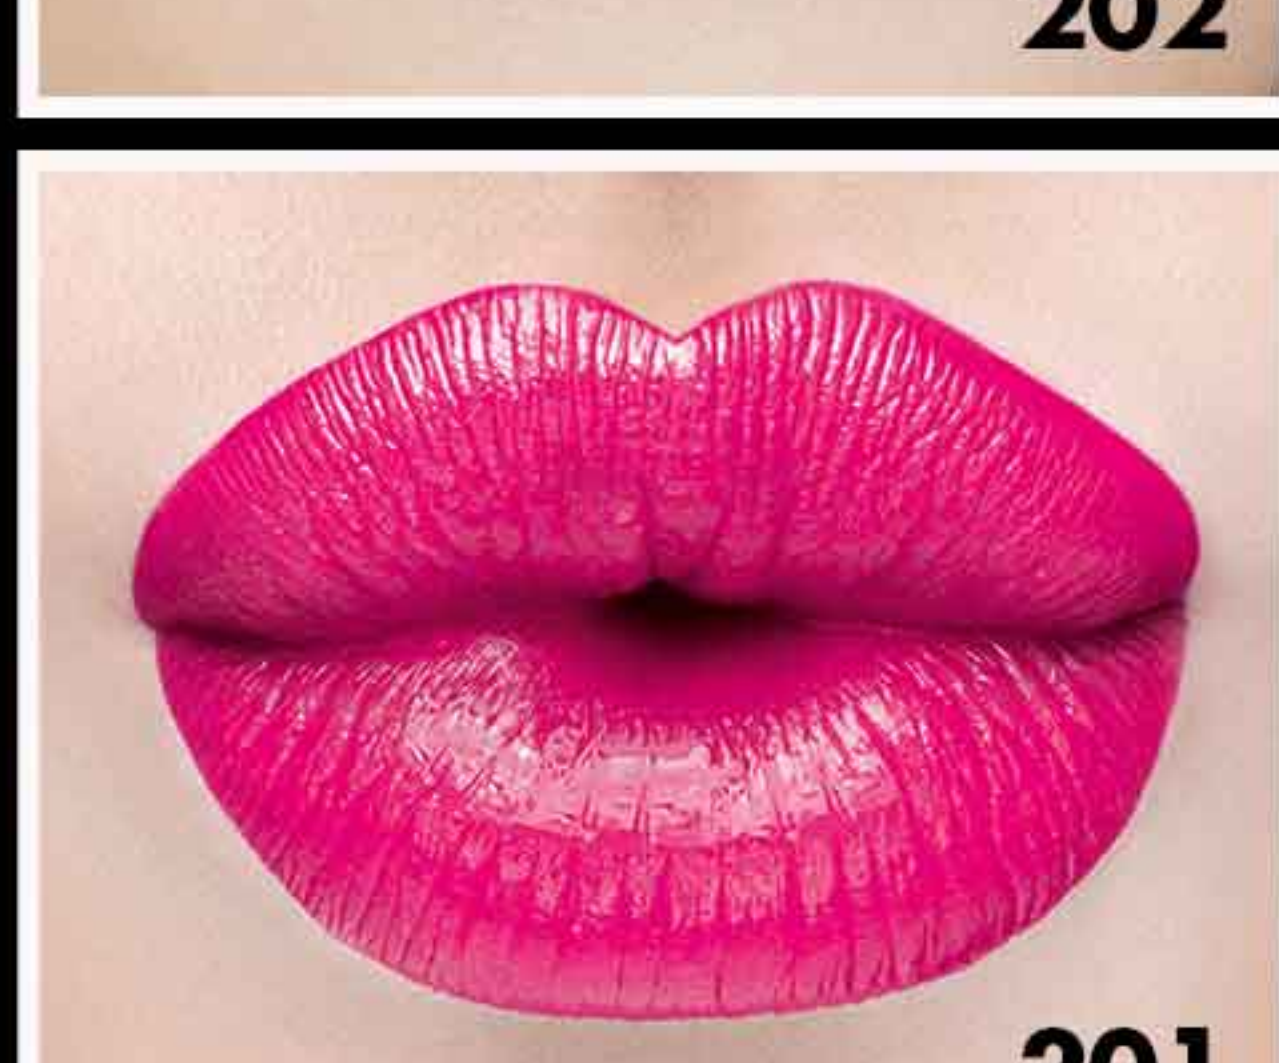

MAKE UP  
FOR EVER

PROFESSIONAL - PARIS

**ARTIST  
ACRYLIP**

BUILD YOUR COLOR INTENSITY & SHINE

**SOFT**  
1 DROP

**INTENSE**  
3 DROPS

AVAILABLE AT SEPHORA