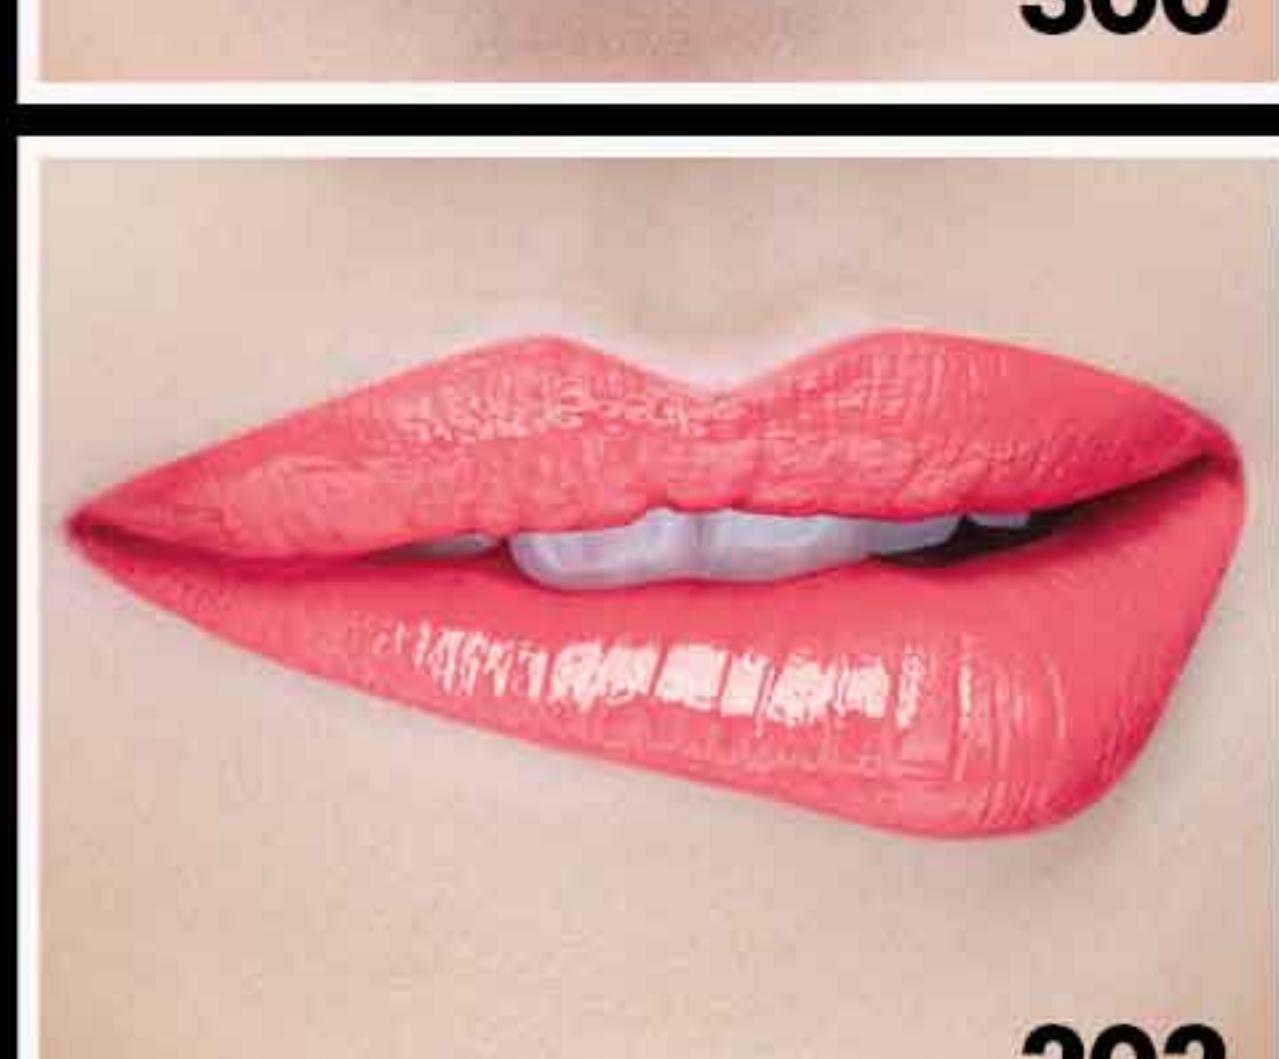

MAKE UP  
FOR EVER

PROFESSIONAL - PARIS

**ARTIST  
ACRYLIP**

BUILD YOUR COLOR INTENSITY & SHINE

**SOFT**  
1 DROP

**INTENSE**  
3 DROPS

AVAILABLE AT SEPHORA