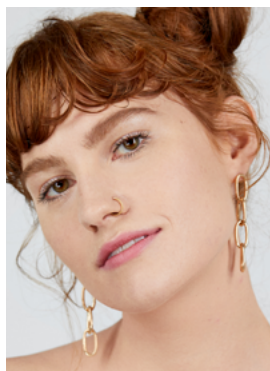

# BLUR + SET

BLURS. SETS. MATTIFIES.

3 Shades

## TRANSLUCENT LIGHT Fair to light medium skin tones

**PORCELAIN**

Very fair with neutral undertones

**FAIR**

Fair with pink undertones

**GOLDEN LIGHT**

Light with warm golden undertones

**MEDIUM LIGHT**

## TRANSLUCENT MEDIUM Medium to tan skin tones

**MEDIUM**

Medium with neutral undertones

**GOLDEN HONEY**

Medium with warm and very peach undertones

**HONEY**

Medium with warm undertones

**MEDIUM TAN**

Medium tan with golden and olive undertones