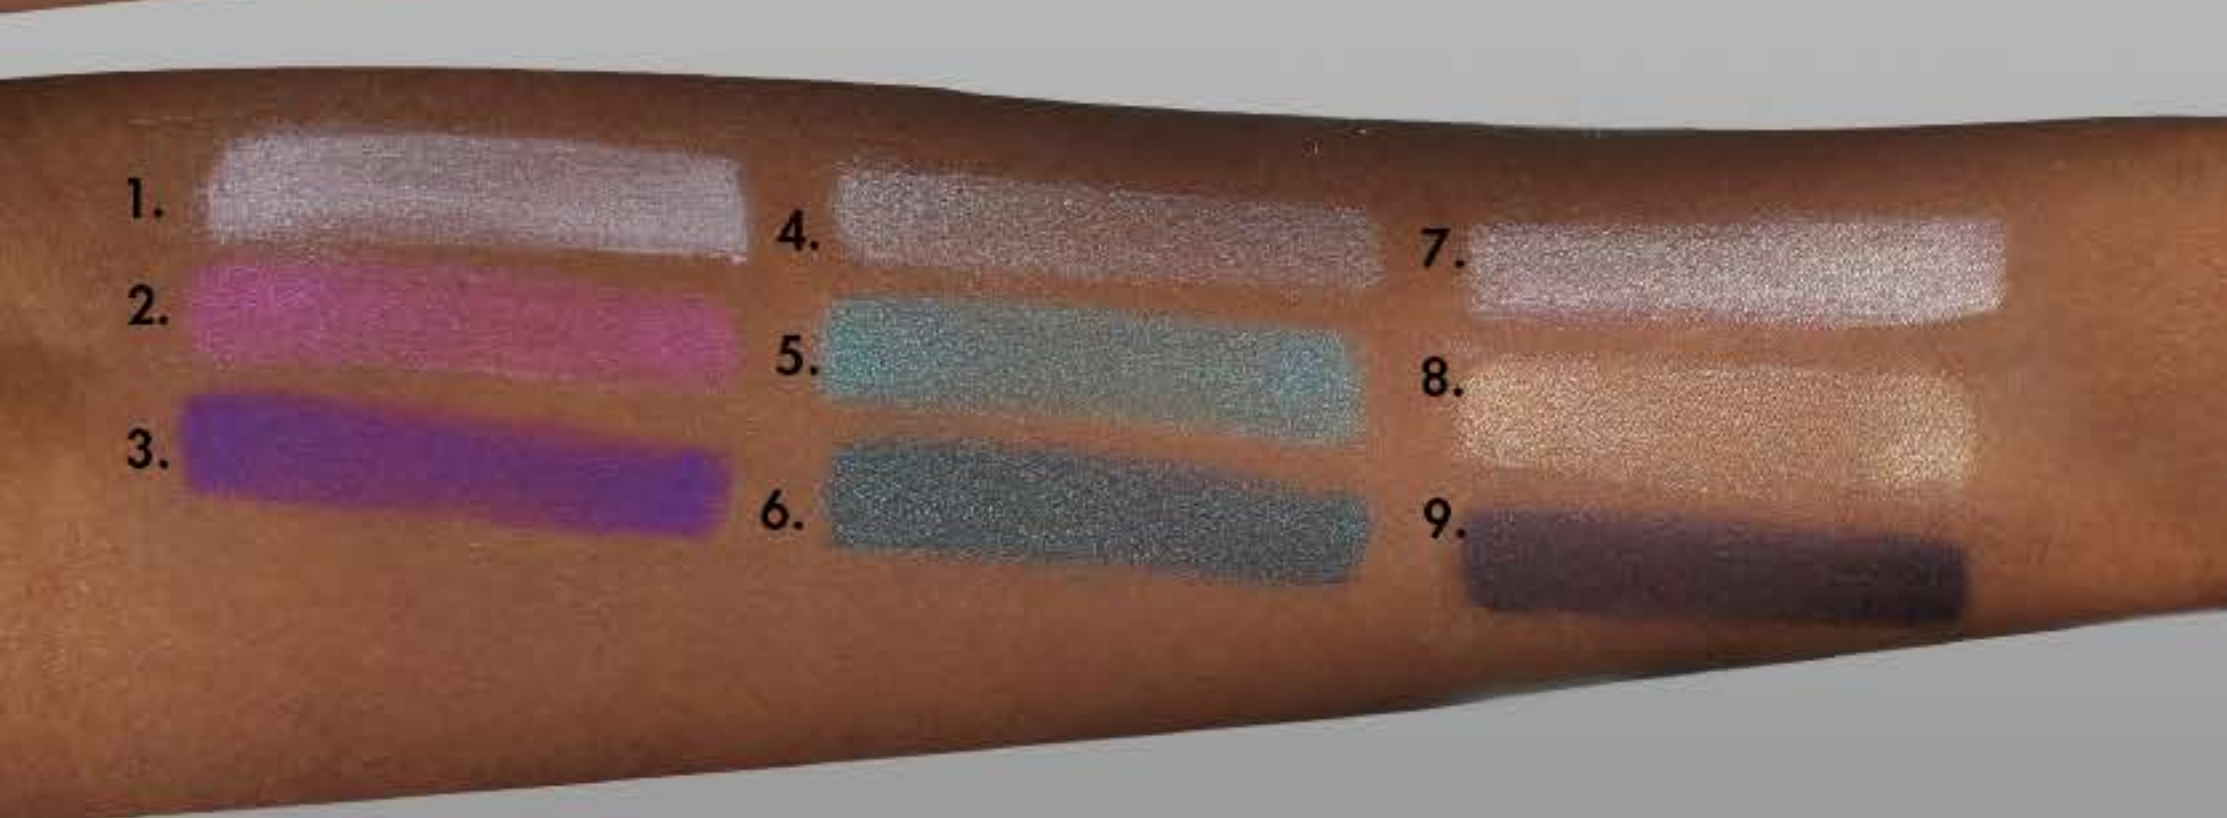

MAKE UP FOR EVER
PROFESSIONAL - PARIS

ARTIST PALETTE VOLUME 2 COLORS YOU CRAVE

- 1. I-872
- 2. ME-910
- 3. S-924

- 4. D-552
- 5. ME-232
- 6. ME-302

- 7. ME-512
- 8. ME-700
- 9. ME-930