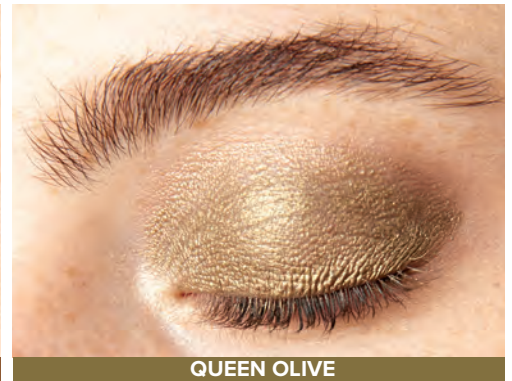

MAGNETIC LUMINOUS EYE COLOR NUDESTIX

LILITH

ANGEL

GILT

SPIRIT

TWILIGHT

IMMORTAL

COPPER FOIL

RUSTIQUE

QUEEN OLIVE