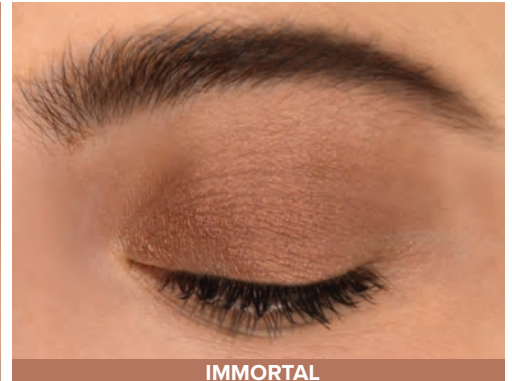

MAGNETIC LUMINOUS EYE COLOR NUDESTIX

LILITH

ANGEL

GILT

SPIRIT

TWILIGHT

IMMORTAL

COPPER FOIL