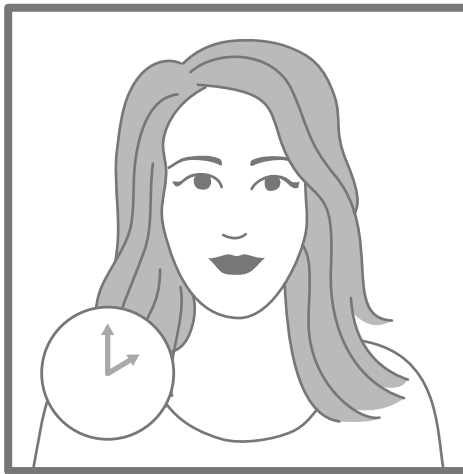

1. Spray in a sweeping motion

2. Wait 30 secs.

3. Massage & shake to remove